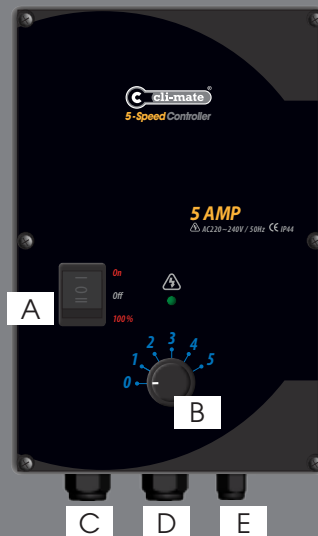

5-speed Controller (5, 7, 11 & 13 AMP)

This fan controller has one knob with 5 positions to choose the fan speed manually. Alternately, besides fans, a gas valve can be connected to the controller, in order to switch the ventilation on when the gas valve is open (two modes of use: gas valve connected or no gas valve).

There is a green light on the centre of the device, which will be on when the fan/s are working.

Easy & simple

Connection for a gas valve

6 positions, 5 fan speeds

Technical data

Power supply	: 1 phase 220/240V – 50 Hz
Switching differential	: 6 positions (5 speeds)
Protection class	: IP44
Measures	: 230 x 150 x 80 mm

- A = ON/OFF/100%
- B = Select the fan speed
- C = Fan/s
- D = Gas valve
- E = Power supply

NOTE: **NEVER** surpass the maximum charge recommended! (AC motors)

The design and the writing of this leaflet have been realized with the most thorough accuracy. We do not take responsibility for printing or typing mistakes.